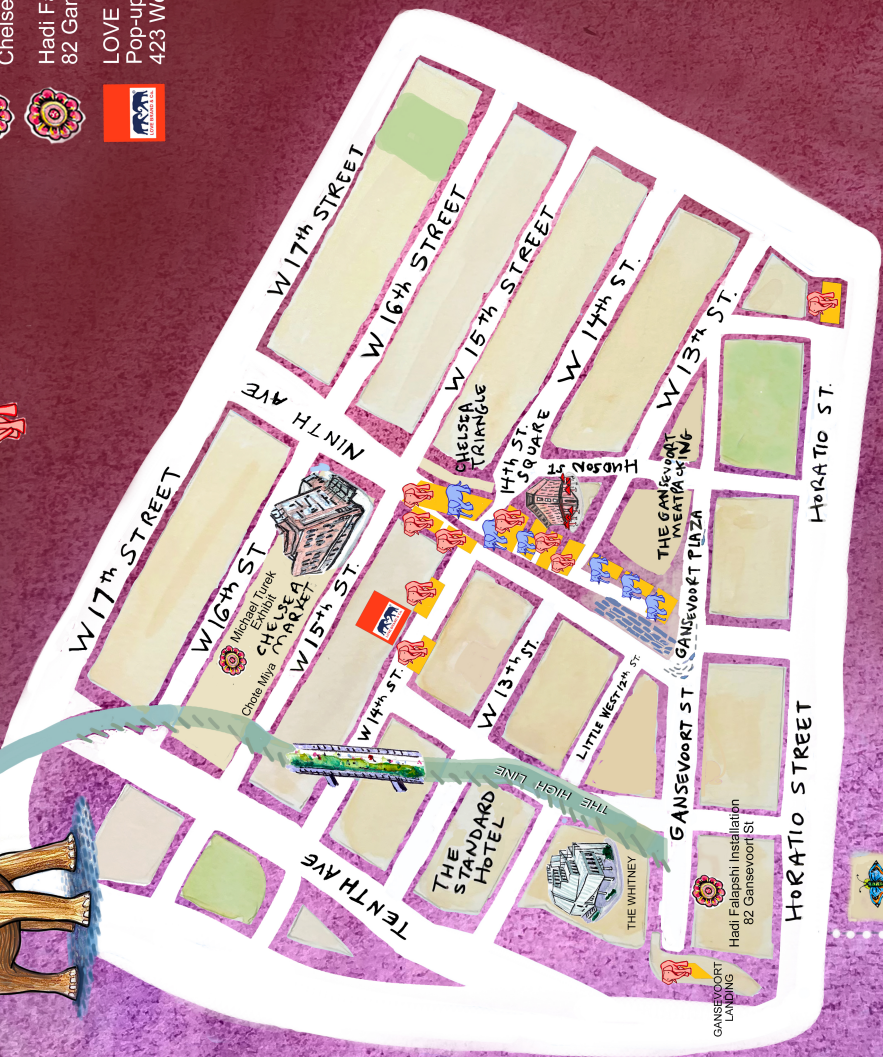

Legend

Parade of Elephants

Herd of Elephants

Sabyasachi

160 Christopher Street

Michael Turek Exhibit

Chelsea Market

Hadi Falapshi Installation

82 Gansevoort Street

LOVE BRAND & Co.

Pop-up Store/HQ

423 West 14th Street

160 CHRISTOPHER ST.
SABYASACHI